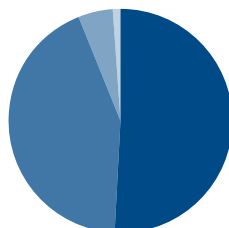

Barry & Silvia Liberson
Ninfa & Ronald Lowe
Shari & Garry Lowenthal
Cynthia Lubin**
Irene Lubin
Bruce Macdonough
Diane Mann & Gary Grove**
Skeeter & Gary Marcus
Lori & Barry Markson
Kimberly Marshall & Adam Zweiback
Robin Martin
Cassandra Mason-Motz
Mark Messinger
Jordan Miller
Andi Minkoff**
Brad & Kim Moldofsky
Leah Nahon
Marc Newman
Gail & Ron Ober
Sarah & Art Paikowsky
Rachel & Doug Passon
Rochelle & Robert Plous
Randee & Shlomo Pri-tal
Lisa & Steve Rauch
Tom & Janet* Rees
Wendy & Jonathan Rose
Heather & Mitch Ross
Sheldon Roth

Hillel at ASU Board of Directors
2020 - 21

	Michael Goldberg
Aaron Sacks <i>President</i>	Steve Goldstein
Kimberly Kur <i>Vice President</i>	Bruce Greenberg
Allan Friedman <i>Treasurer</i>	Jason Hyams
Gabby Glubochansky <i>Student Representative</i>	Ed Ober
	Linda Pressman
	Jeffrey Rips
	Joel Schaller
	Adar Veniyge

Income • $821,631

51% Donations
43% Grants
5% Rental
1% Other